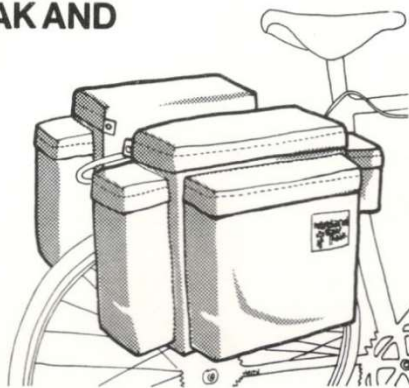

- Waterproof, lightweight nylon pack cloth to keep equipment safe and dry
- Durable, easy running nylon zippers for convenient access
- The panniers snap together when off the bicycle so that they can be carried as one unit

KIRTLAND/TOURPAK, the ultimate for the serious cyclist. If you haven't looked at KIRTLAND/TOURPAK, you haven't considered the best. Come in and have a good look:

(Dealer Logo)