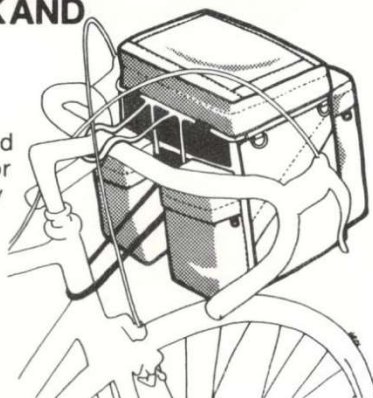

KIRTLAND/TOURPAK S/T ELITE PANNIER  
KIRTLAND/TOURPAK S/T ELITE PANNIER

KIRTLAND/TOURPAK S/T ELITE HANDLEBAR BAG  
KIRTLAND/TOURPAK S/T ELITE HANDLEBAR BAG

**Reach out. Touch America in '76**

with KIRTLAND/TOURPAK. KIRTLAND/TOURPAK is the ultimate for the serious cyclist. If you haven't looked at KIRTLAND/TOURPAK you haven't considered the best. Come in and have a good look . . . (Dealer Imprint)

## THE S/T ELITE HANDLEBAR BAG FROM KIRTLAND/TOURPAK AND (Dealer Imprint)

- 40 mil (heavy duty) clear vinyl covered map enclosure with internal access for convenience and to keep the map dry
- 7 compartments for maximum convenience
- Durable, easy running nylon zippers and Velcro closure on the main compartment for quick access while riding.